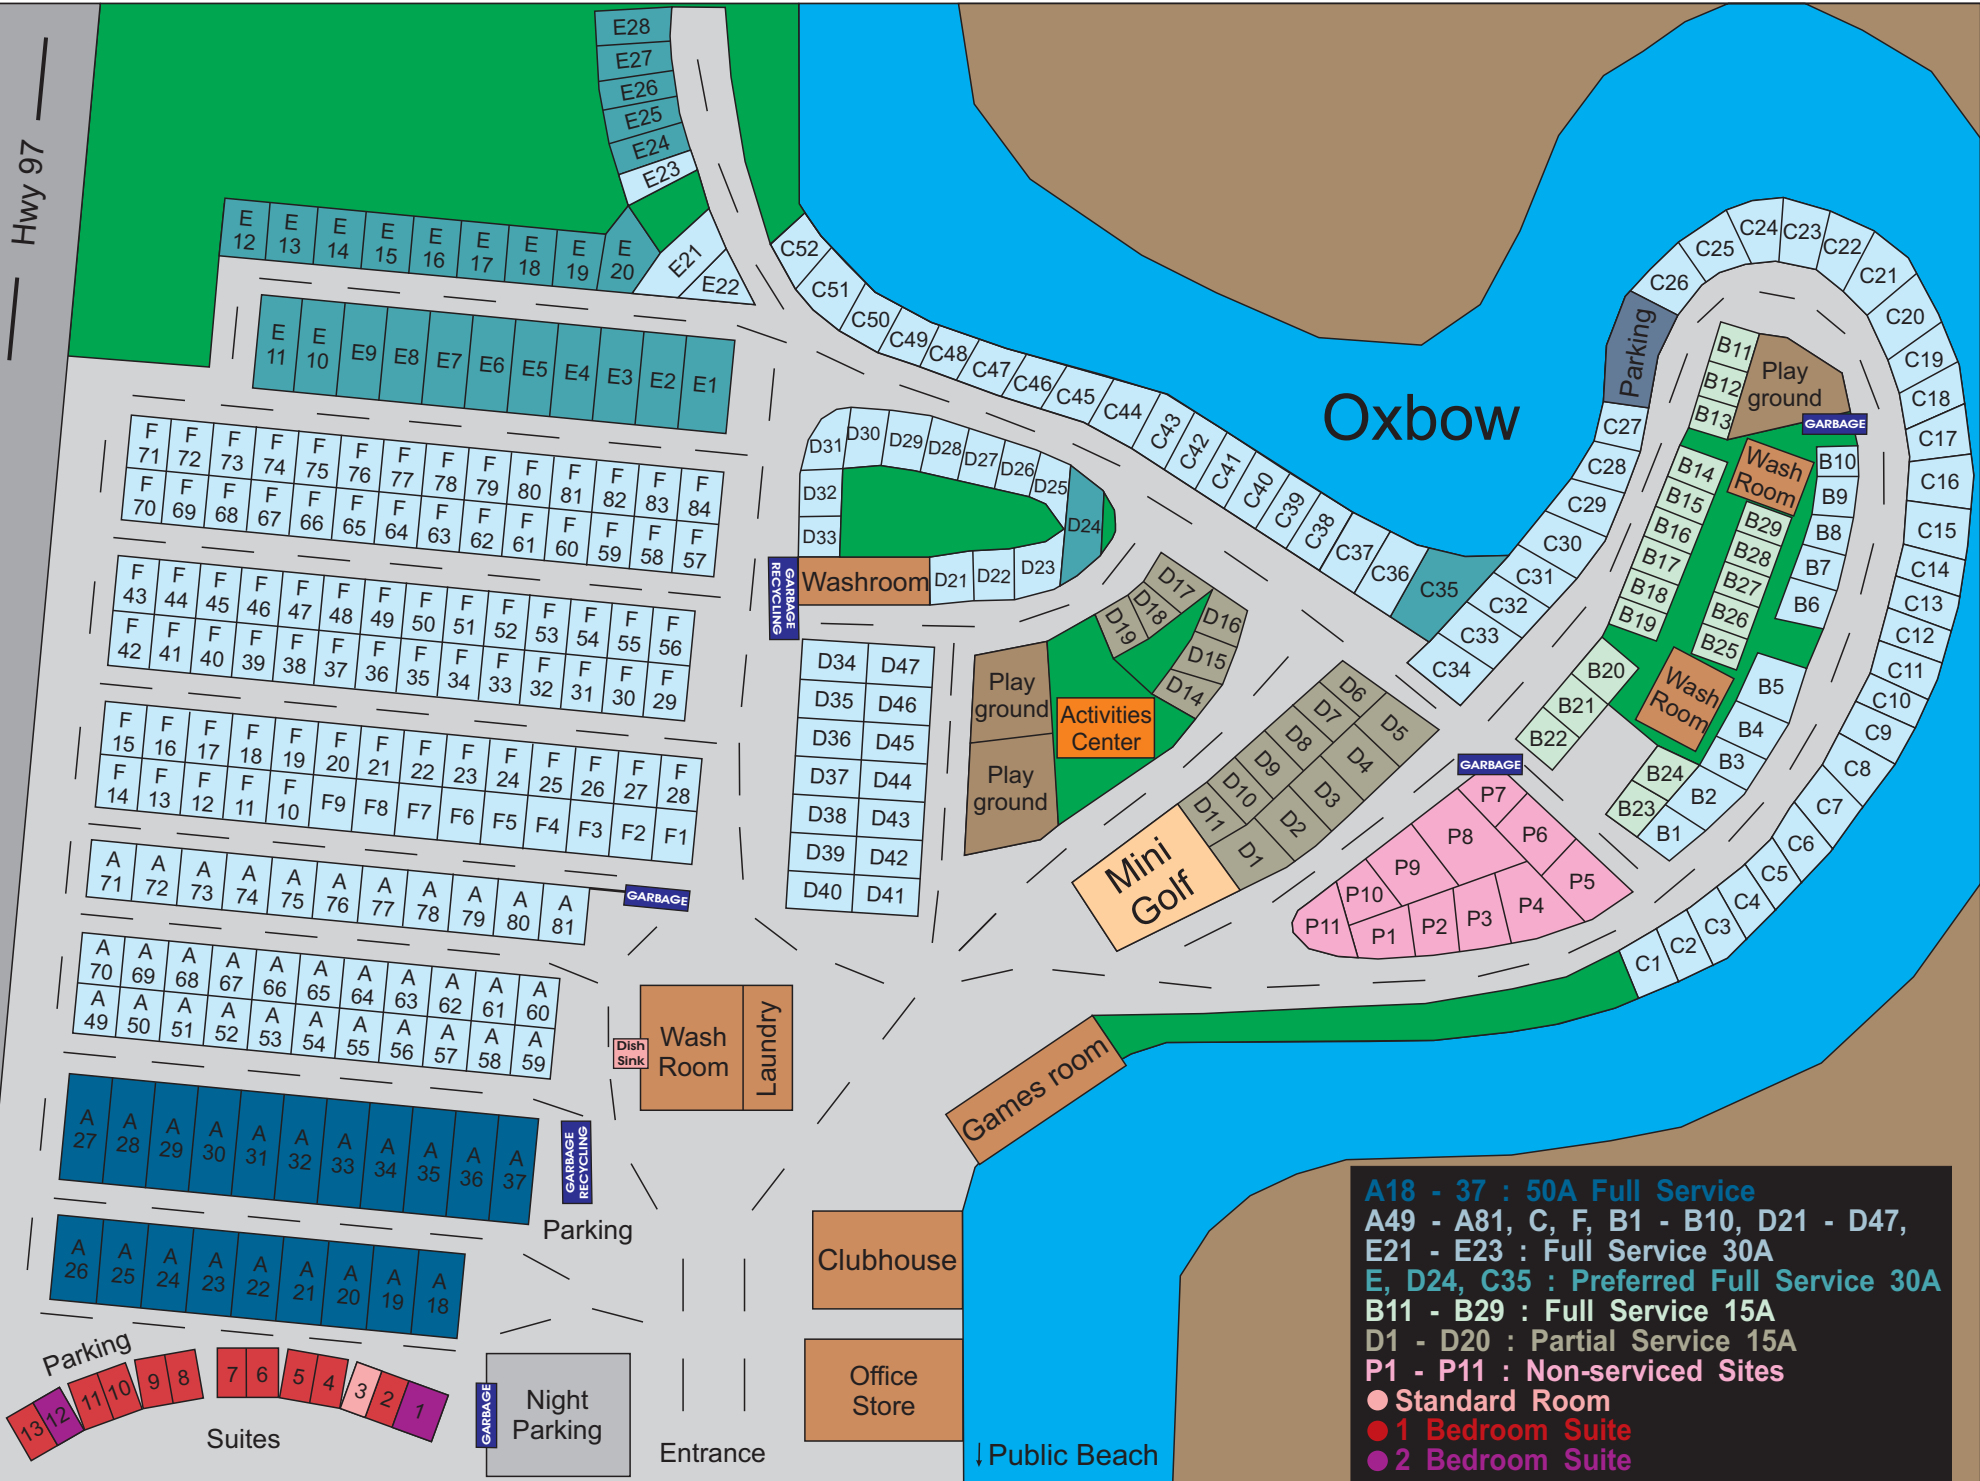

Hwy 97

Oxbow

- A18 - 37 : 50A Full Service
- A49 - A81, C, F, B1 - B10, D21 - D47, E21 - E23 : Full Service 30A
- E, D24, C35 : Preferred Full Service 30A
- B11 - B29 : Full Service 15A
- D1 - D20 : Partial Service 15A
- P1 - P11 : Non-serviced Sites
- Standard Room
- 1 Bedroom Suite
- 2 Bedroom Suite

Skaha Lake Road

Crosswalk

Public Beach

Entrance

Suites

Parking

Parking

Clubhouse

Office Store

Games room

Mini Golf

Activities Center

Playground

Playground

Washroom

Playground

Wash Room

Wash Room

Parking

Oxbow

Hwy 97