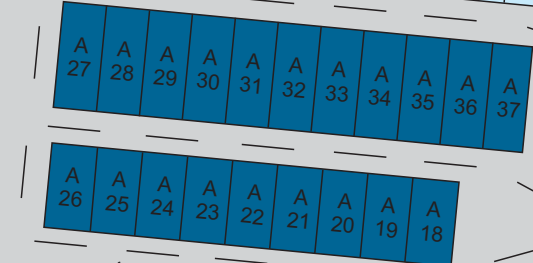

Hwy 97

Oxbow

- A18 - 37 : 50A Full Service
- A49 - A81, C, F, B1 - B10, D21 - D47, E21 - E23 : Full Service 30A
- E, D24, C35 : Preferred Full Service 30A
- B11 - B29 : Full Service 15A
- D1 - D20 : Partial Service 15A
- P1 - P11 : Non-serviced Sites
- Standard Room
- 1 Bedroom Suite
- 2 Bedroom Suite

Skaha Lake Road

Crosswalk

Public Beach

Entrance

Suites

Parking

Parking

Clubhouse

Office Store

Games room

Mini Golf

Activities Center

Playground

Playground

Washroom

Playground